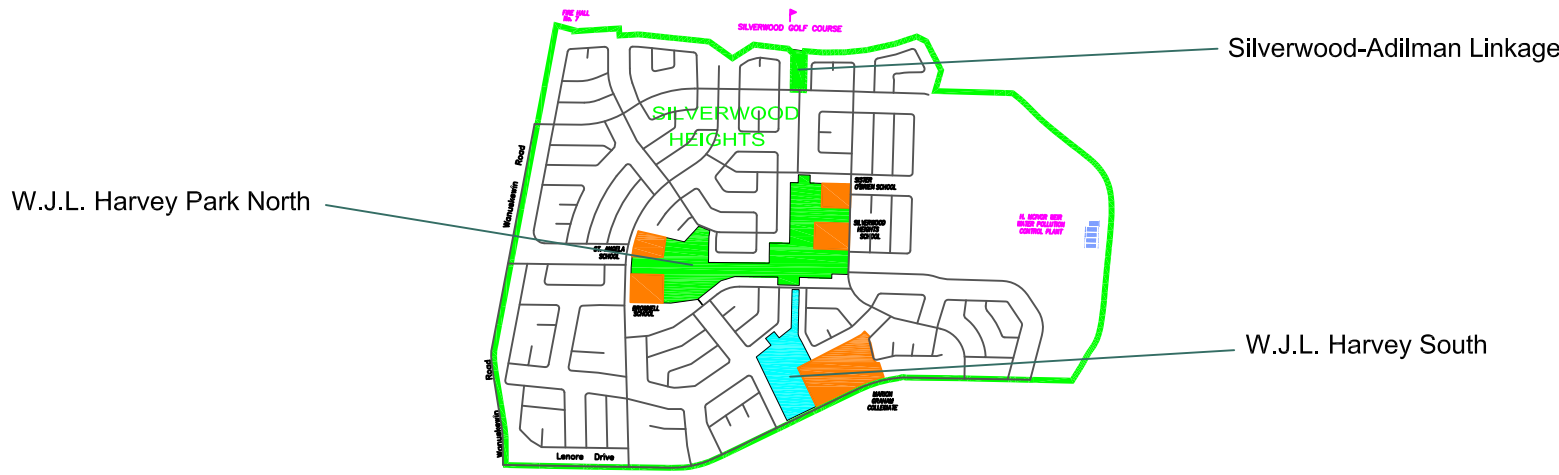

SILVERWOOD HEIGHTS

BASIC INFORMATION		SPORTING FACILITIES					SEASONAL ACTIVITIES				PLAY			FITNESS		AMENITIES			
		BALL DIAMONDS	BASKETBALL	SKATEBOARD	SOCCER	TENNIS	VOLLEYBALL	PADDLING	POOLS		RINKS		PLAYGROUND	HORSESHOES	TOBOGGAN HILL			RUNNING TRACK	WALKING PATHS
PARK NAME	ADDRESS							SPRAY	SWIMMING	INDOOR	OUTDOOR							ADDITIONAL	SPECIAL FEATURES
Silverwood-Adilman Linkage	Adilman Drive																	Benches	
W.J.L. Harvey Park North	290 Russell Road	3		2														Benches, Bike Racks	
W.J.L. Harvey South	502 Lenore Drive	1		2	4													Benches, Bike Racks	